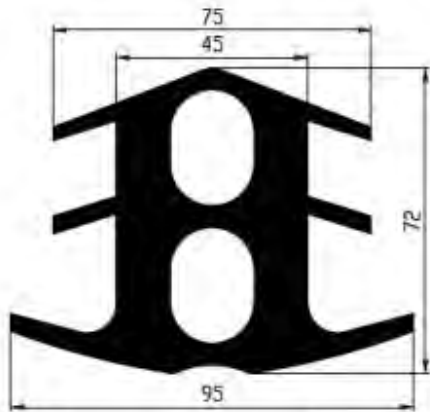

H, T, Profile

Best.-Nr.	Gummi	Düse
VP6066	EPDM 70	BWF