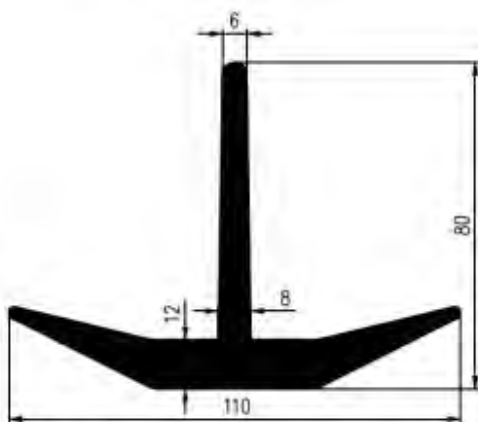

Best.-Nr.	Gummi	Düse
VP4250	EPDM 70	AKM