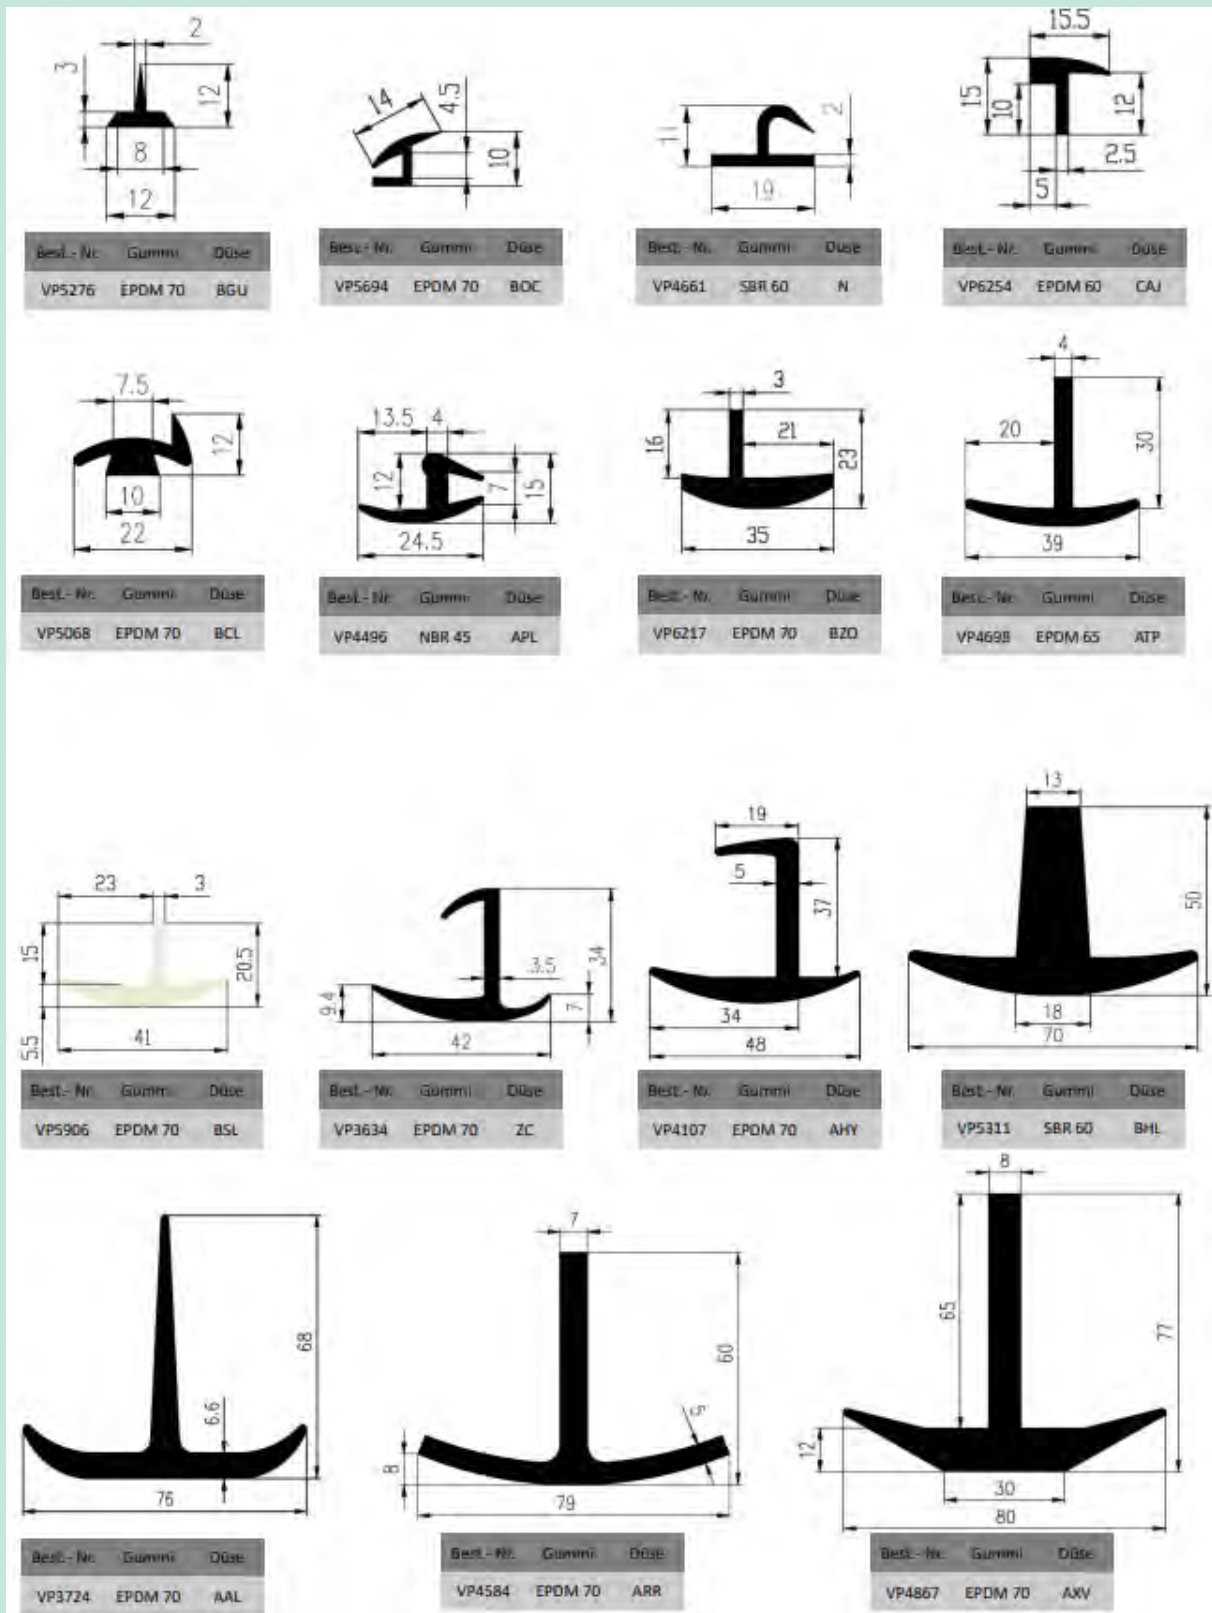

H, T, Profile