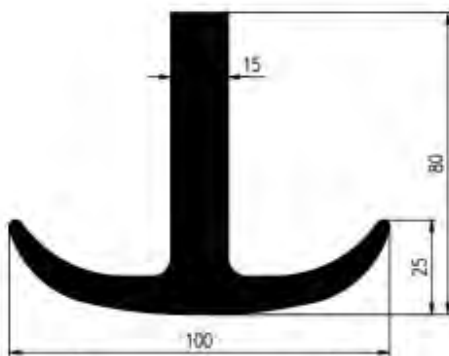

Best.-Nr.	Gummi	Düse
VP3743	EPDM 70	AAV