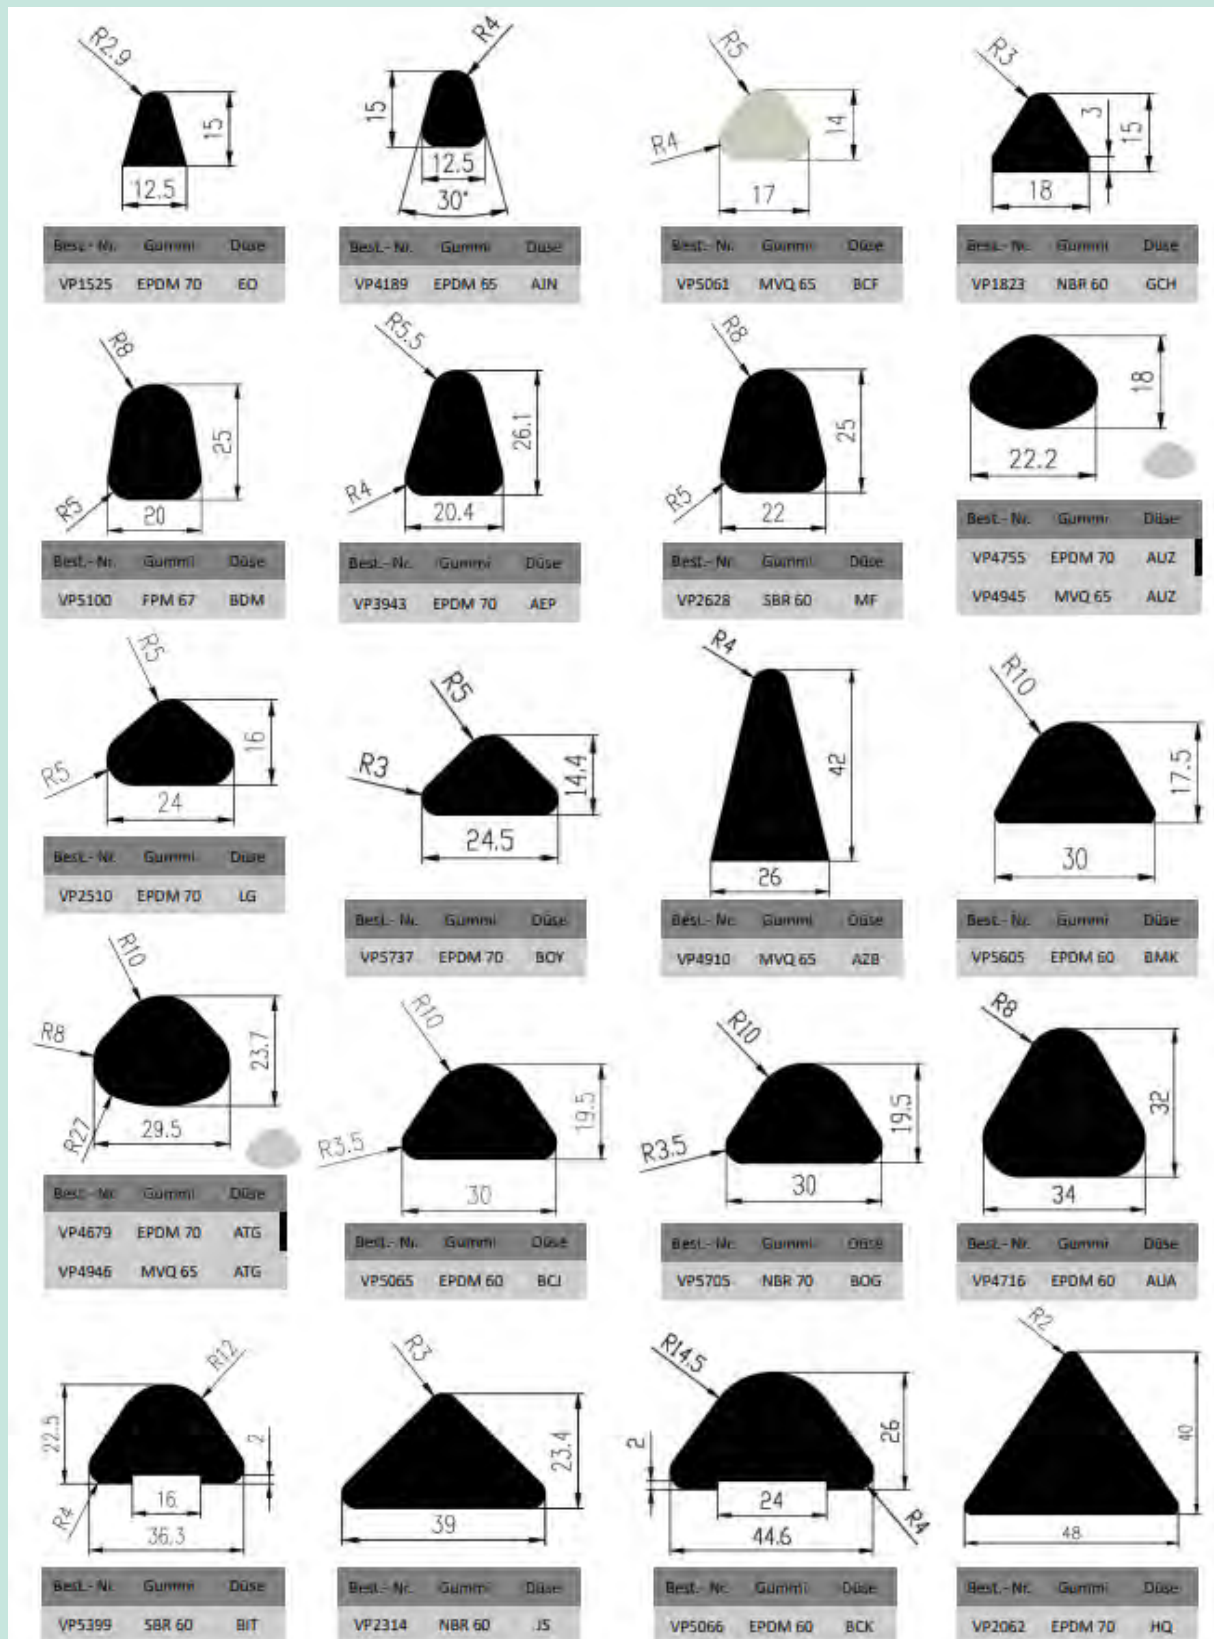

Dreieckige Profile