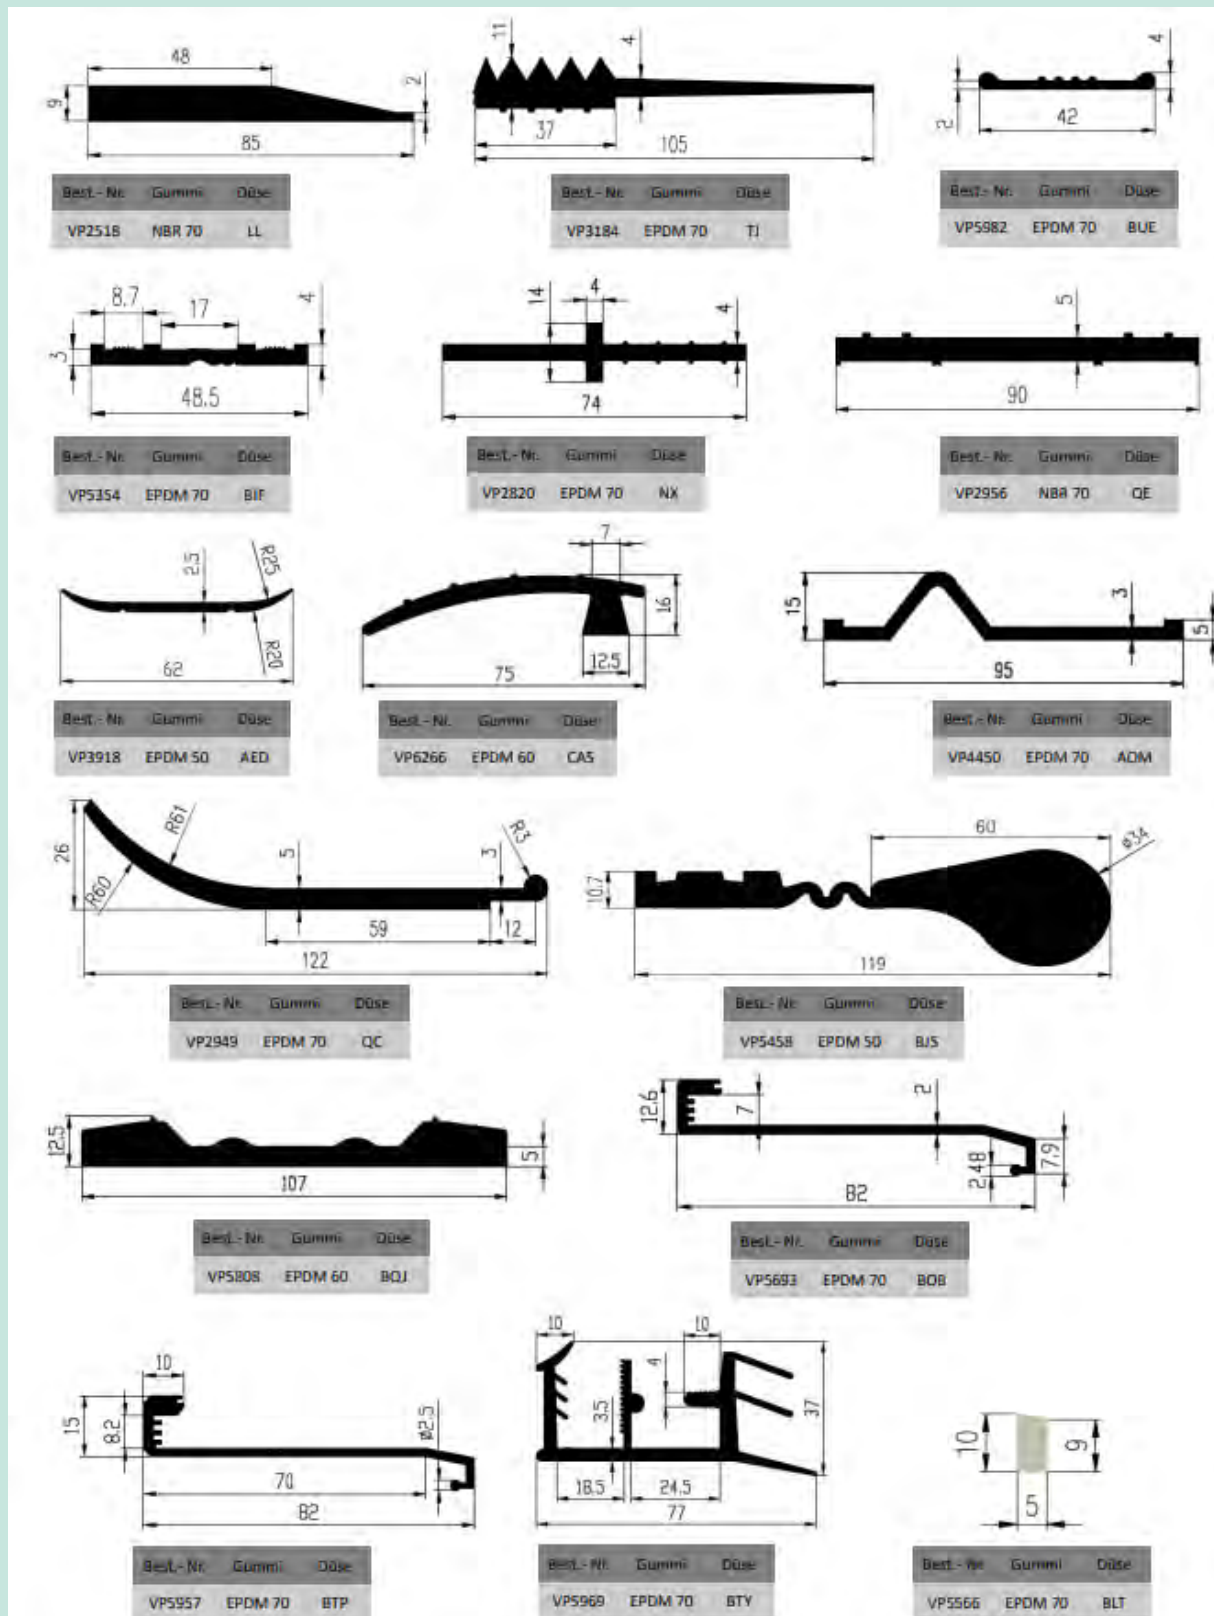

Andere Profile