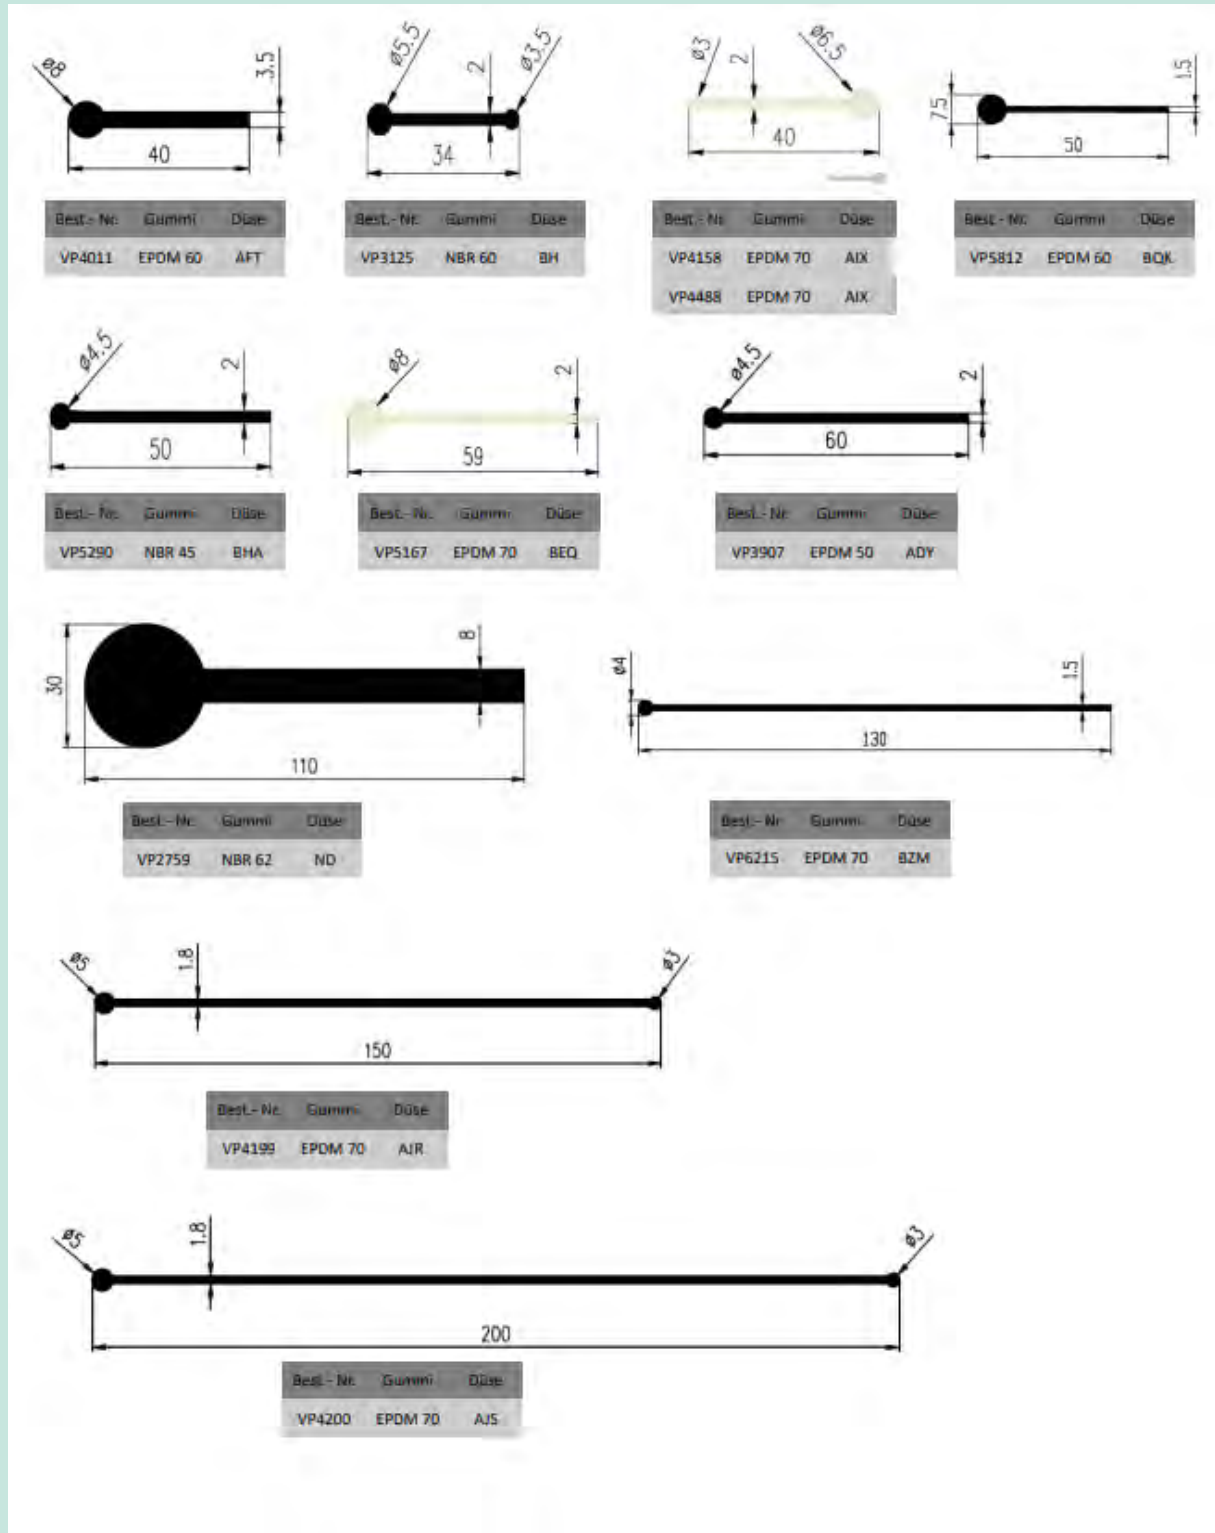

Noten Profile