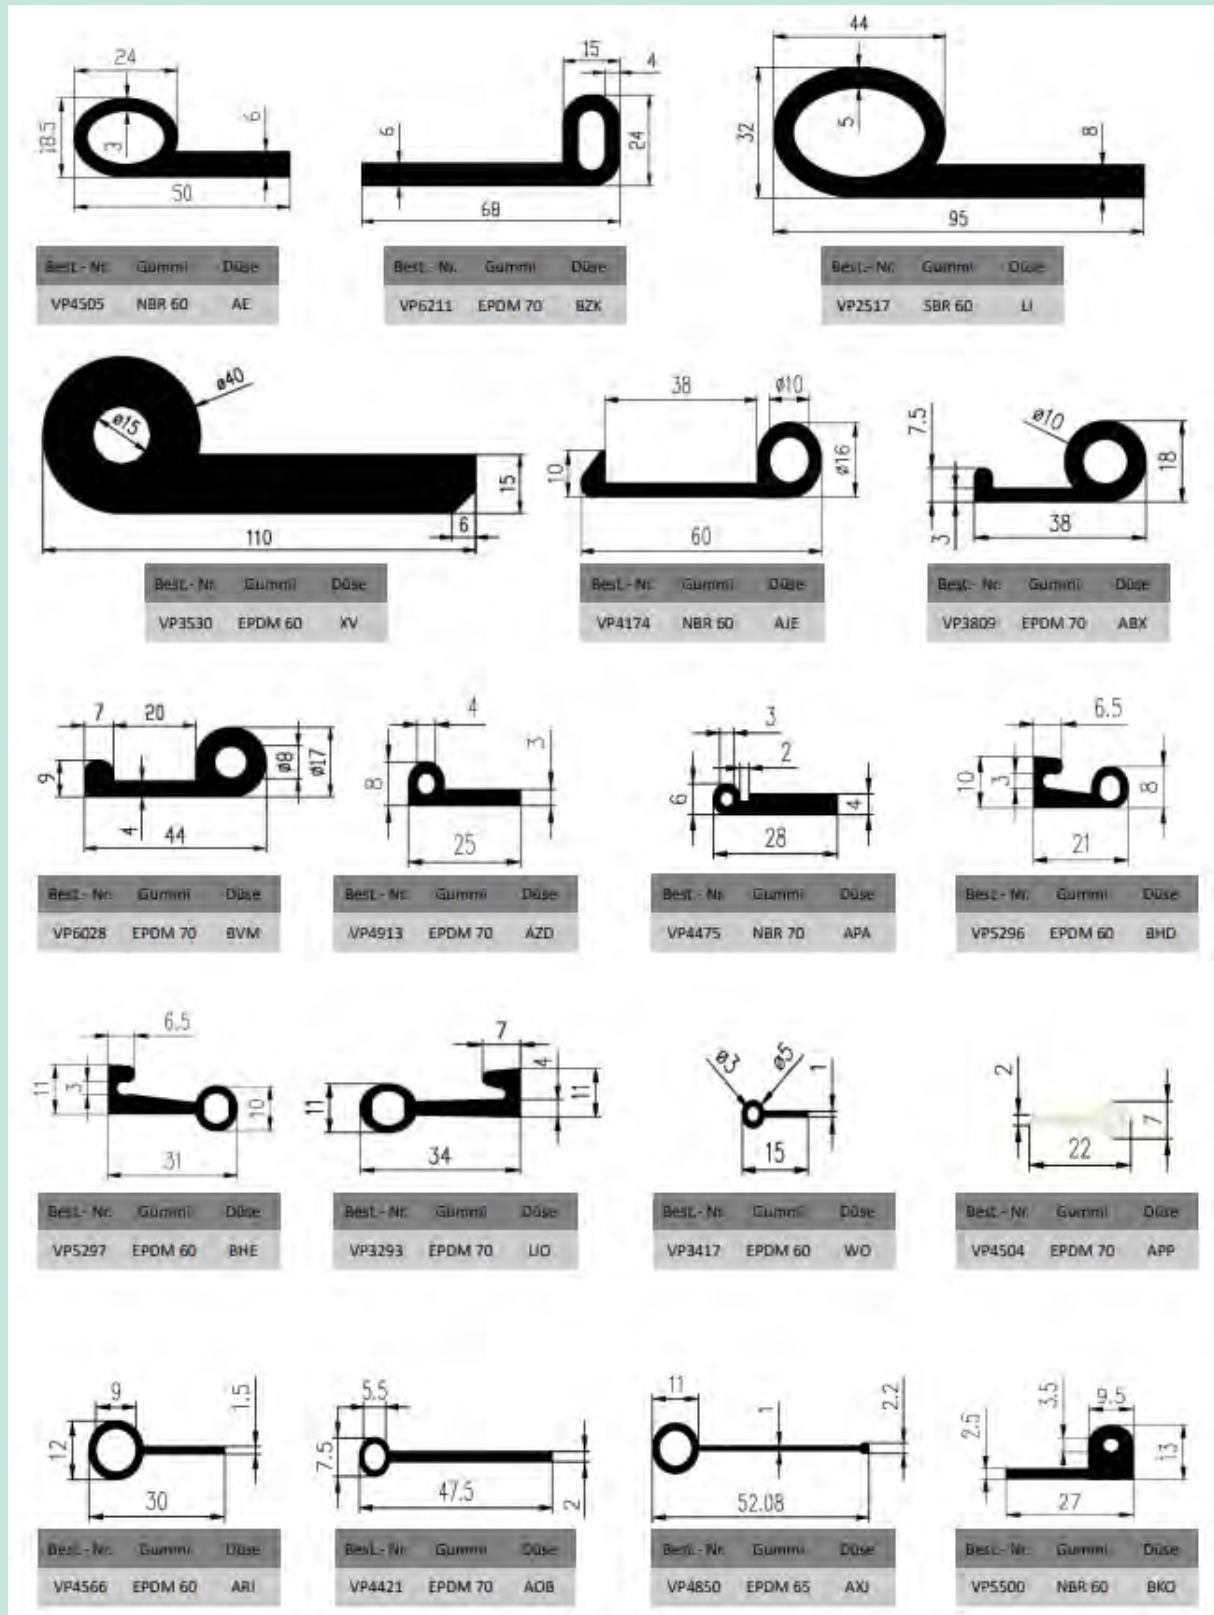

Noten Profile