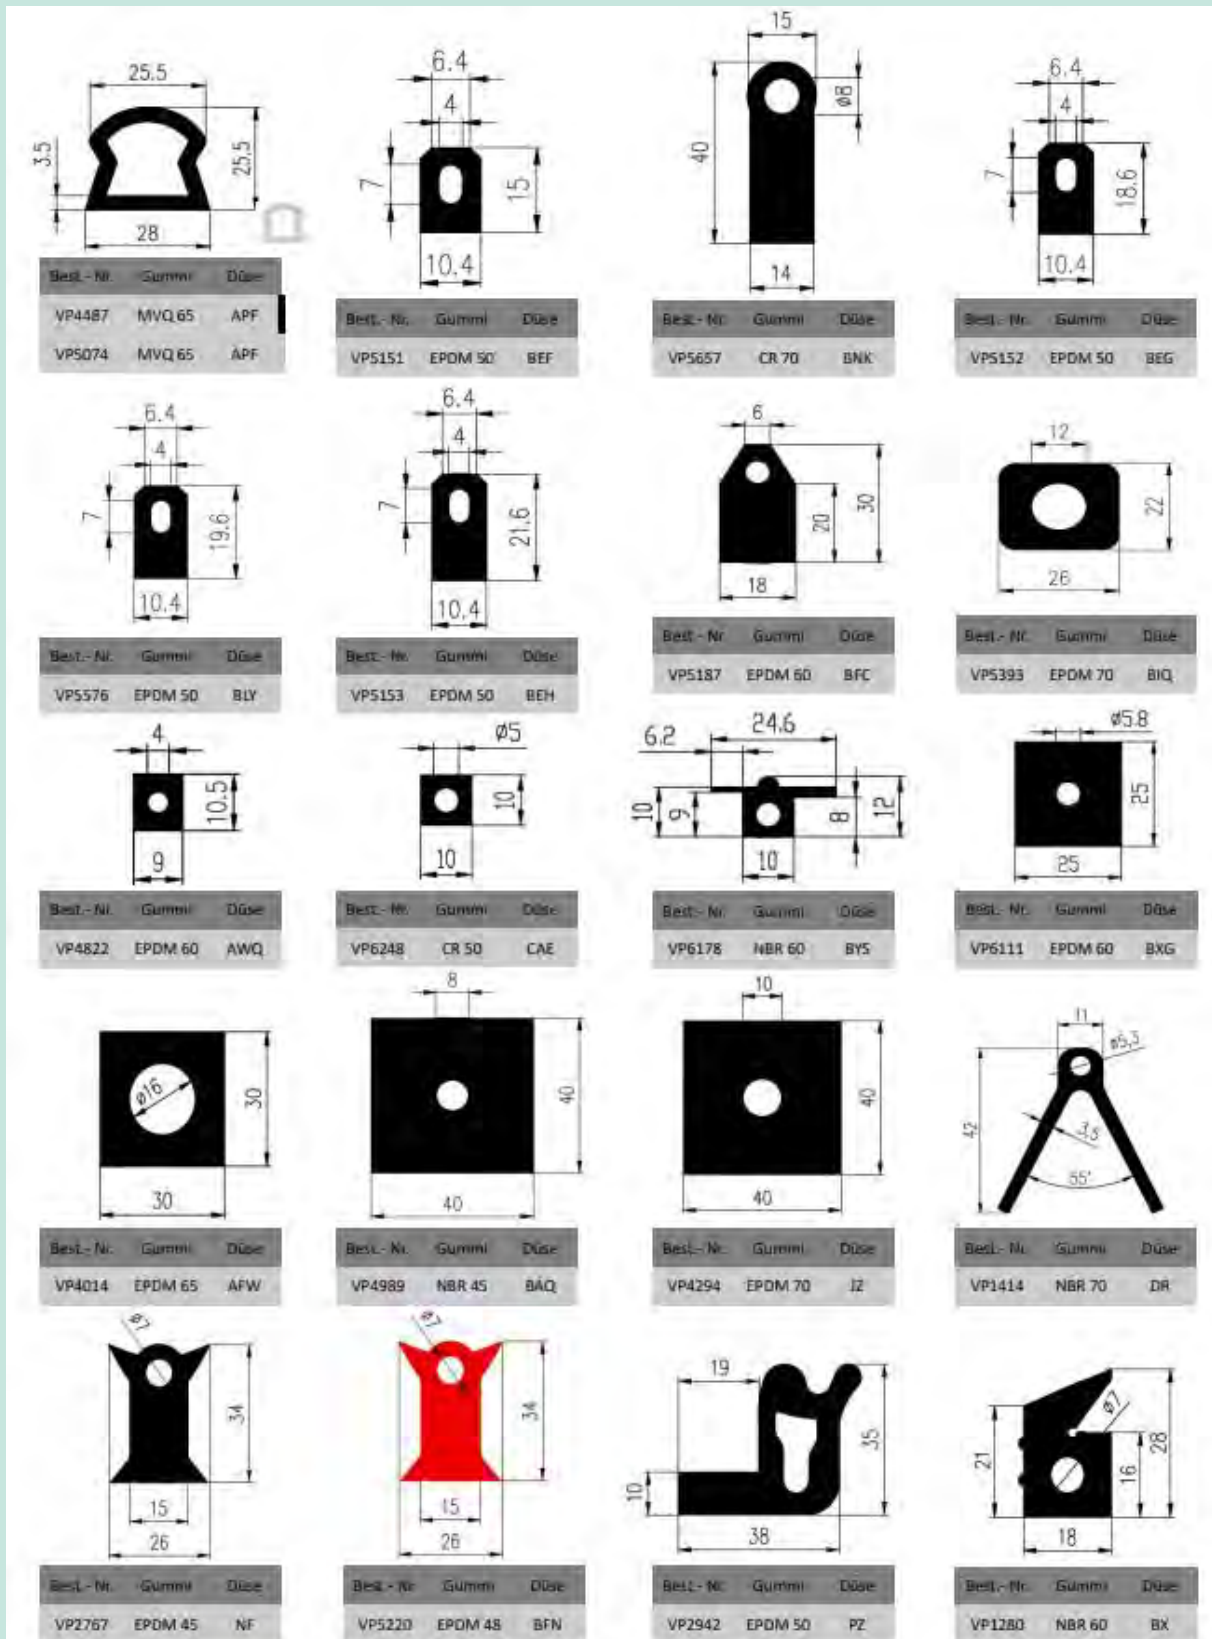

Geschlossene Profile