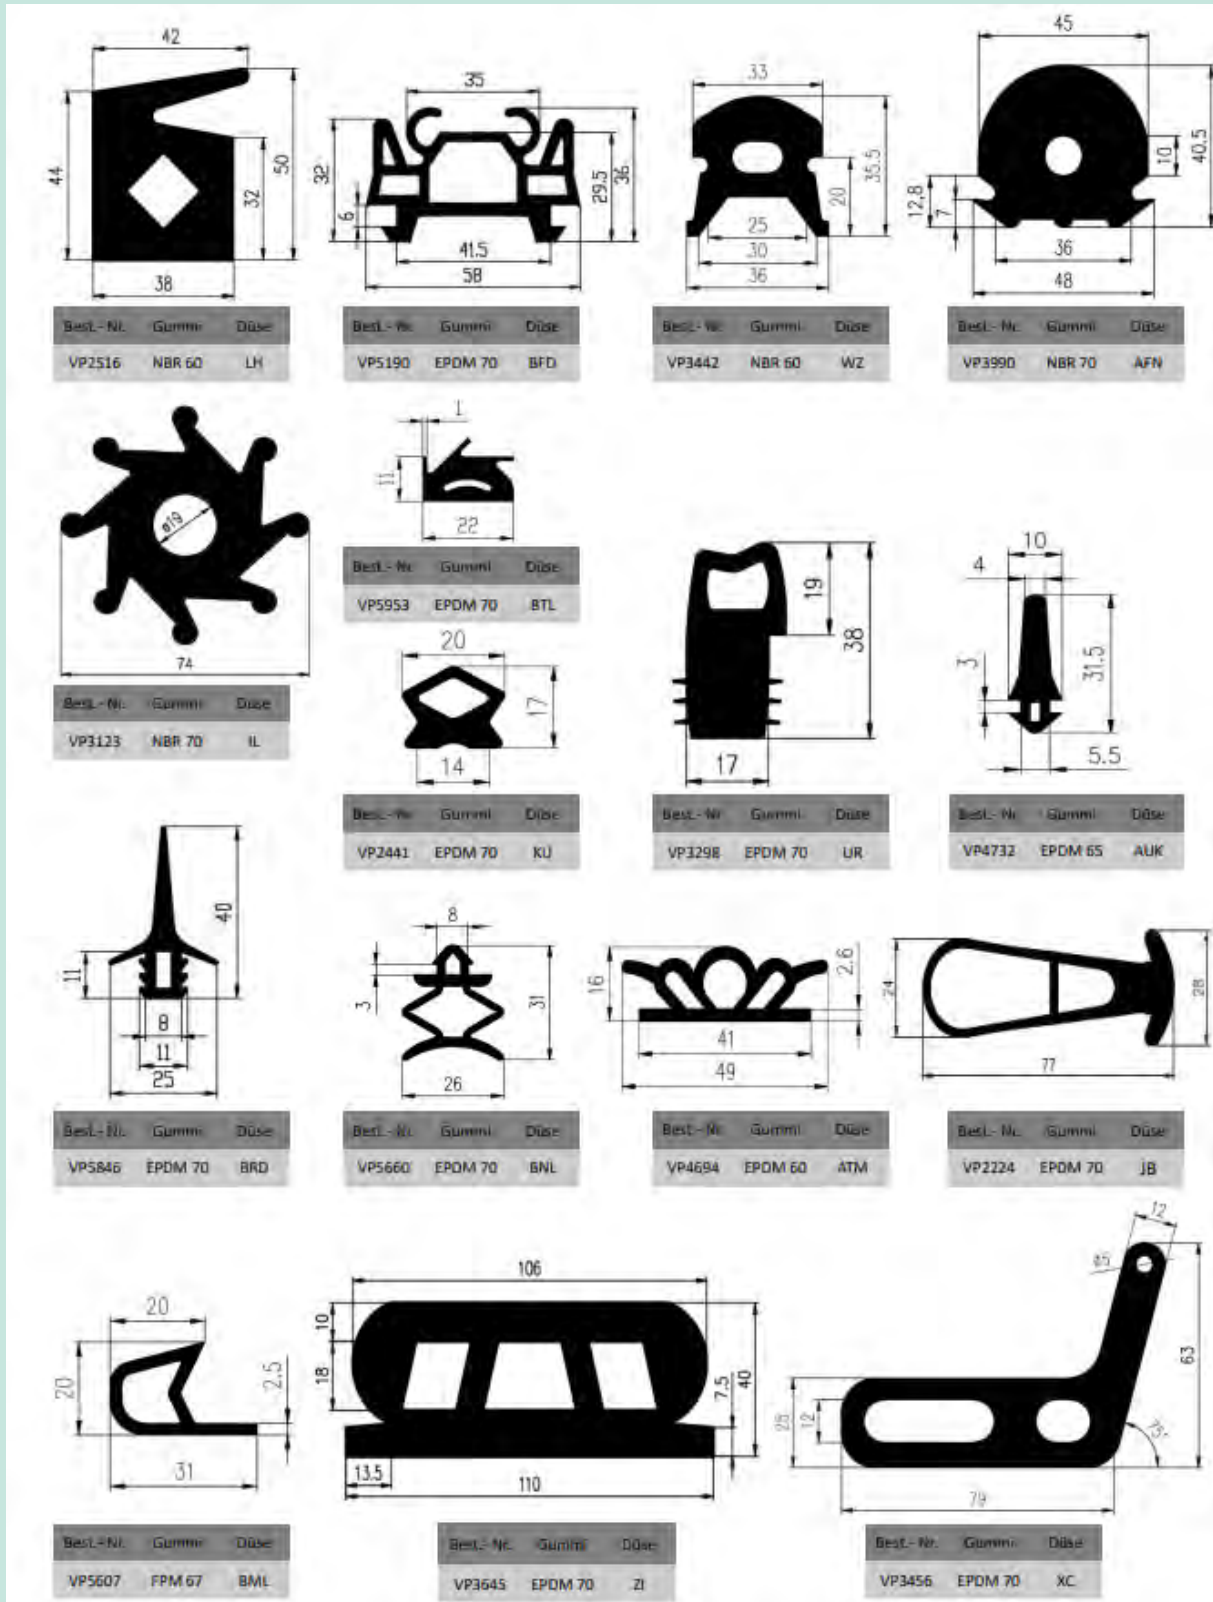

Geschlossene Profile