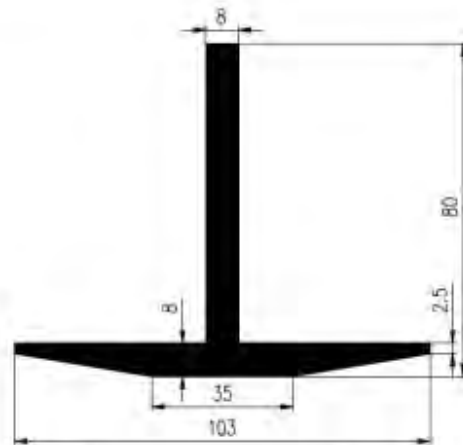

Best.-Nr.	Gummi	Düse
VP5072	EPDM 70	BCP