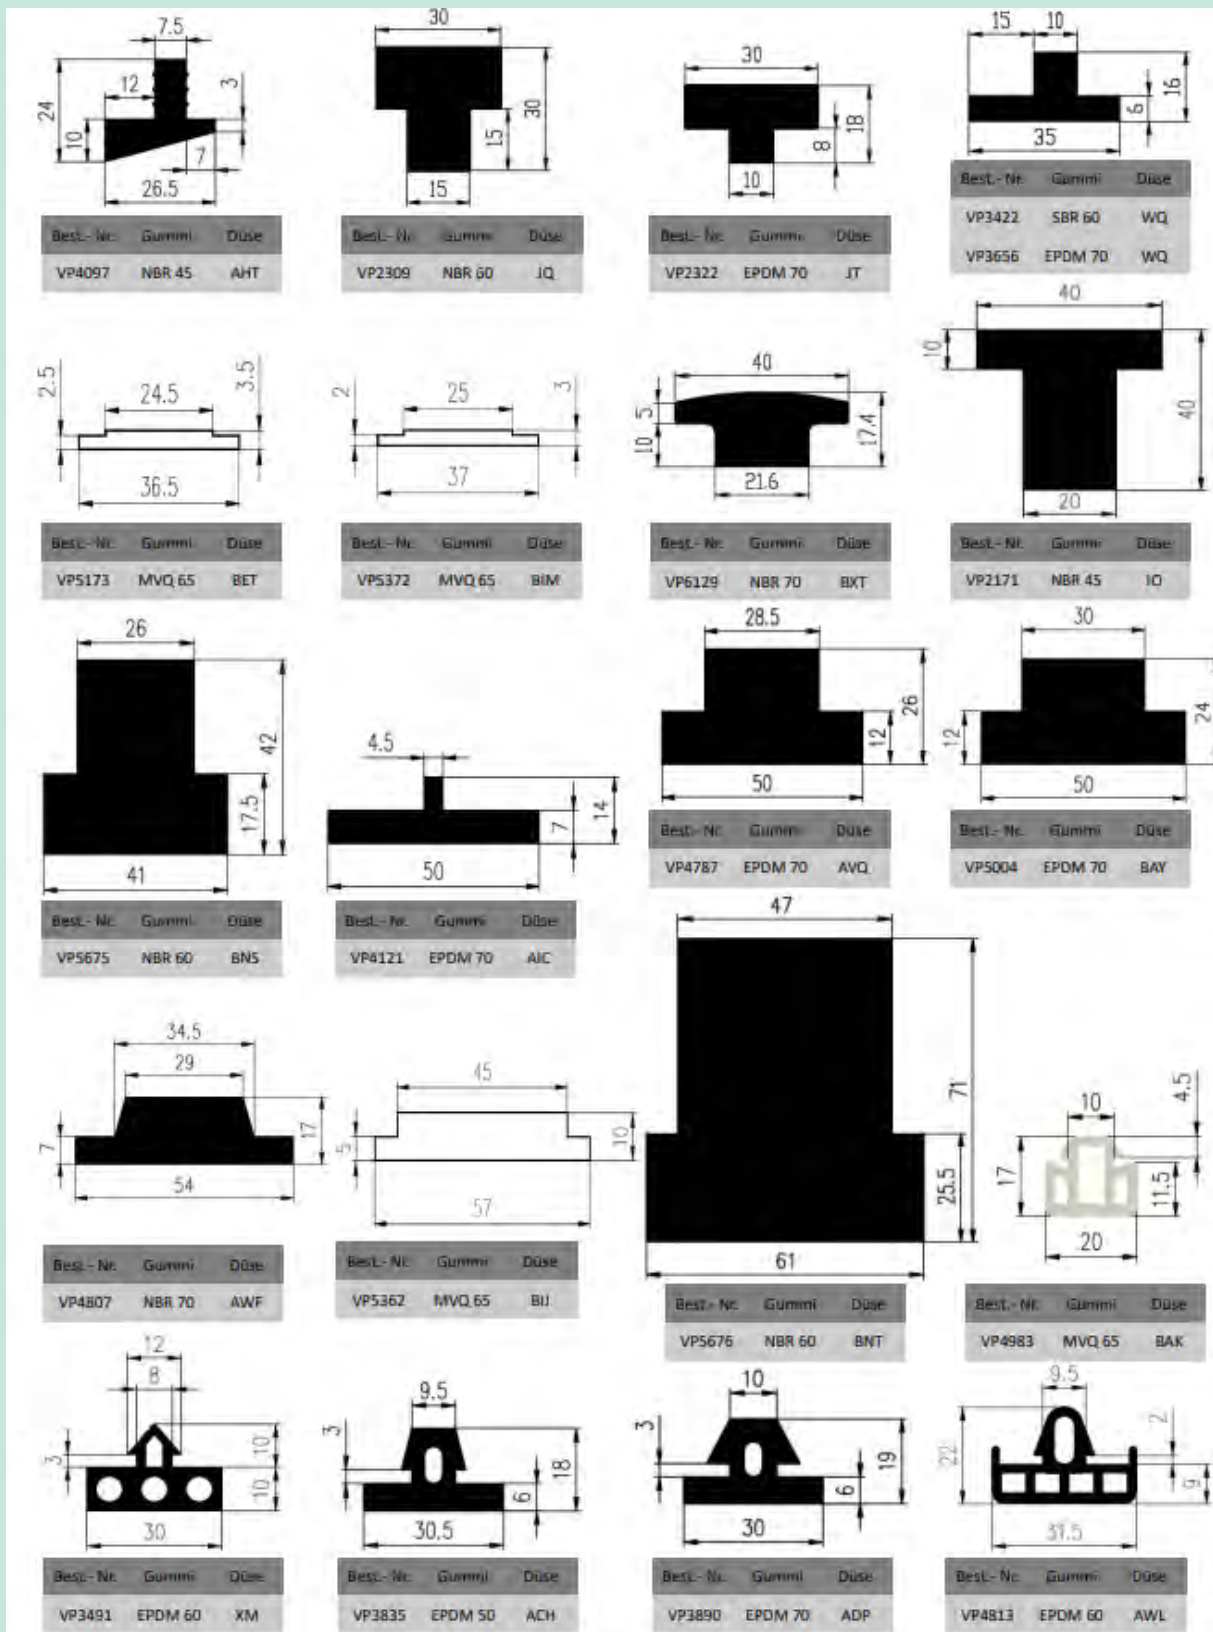

H, T, Profile