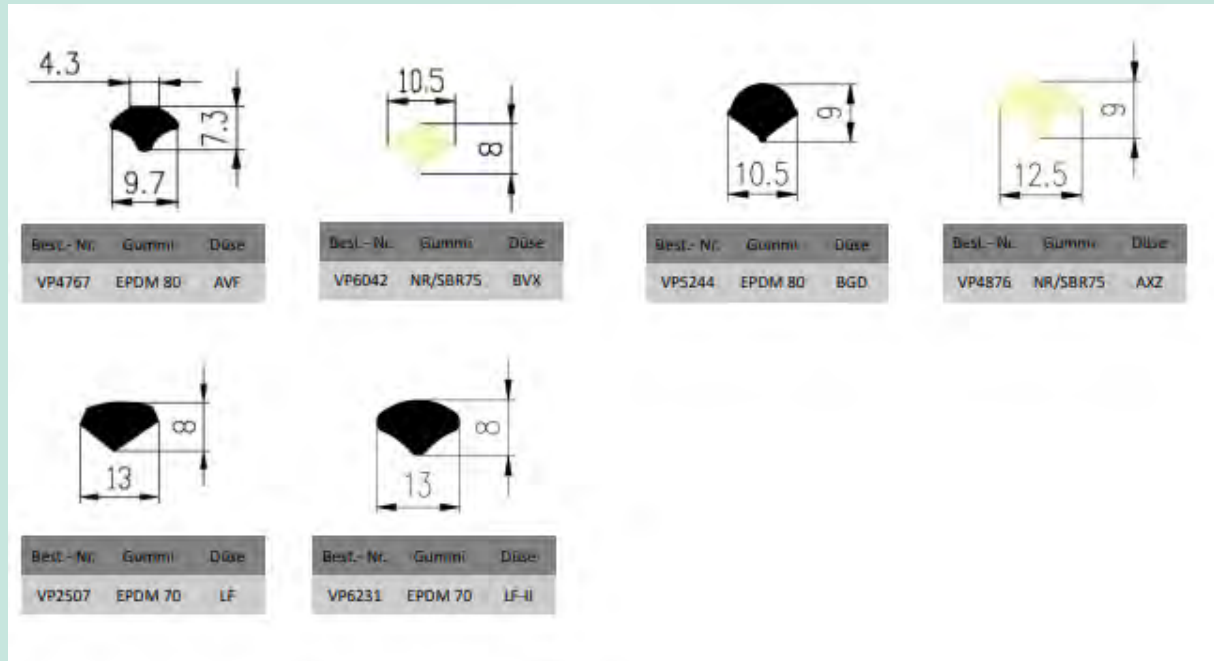

Verglasungs Profile

Verglasungs Profile

Verglasungs Profile

Verglasungs Profile

Dreieckige Profile

The image displays a collection of technical drawings for triangular profiles. Each drawing shows the profile's geometry with dimensions for width (A), height (B), and thickness (Düse). Below each drawing is a table with the following columns: Best.-Nr. (Order No.), Gummi (Rubber), Düse (Nozzle), and sometimes an additional specification. The profiles are arranged in several rows and columns, showing a variety of sizes and materials.