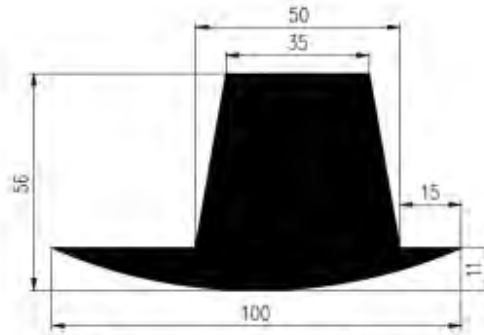

Best.-Nr.	Gummi	Düse
VP4513	EPDM 70	APW